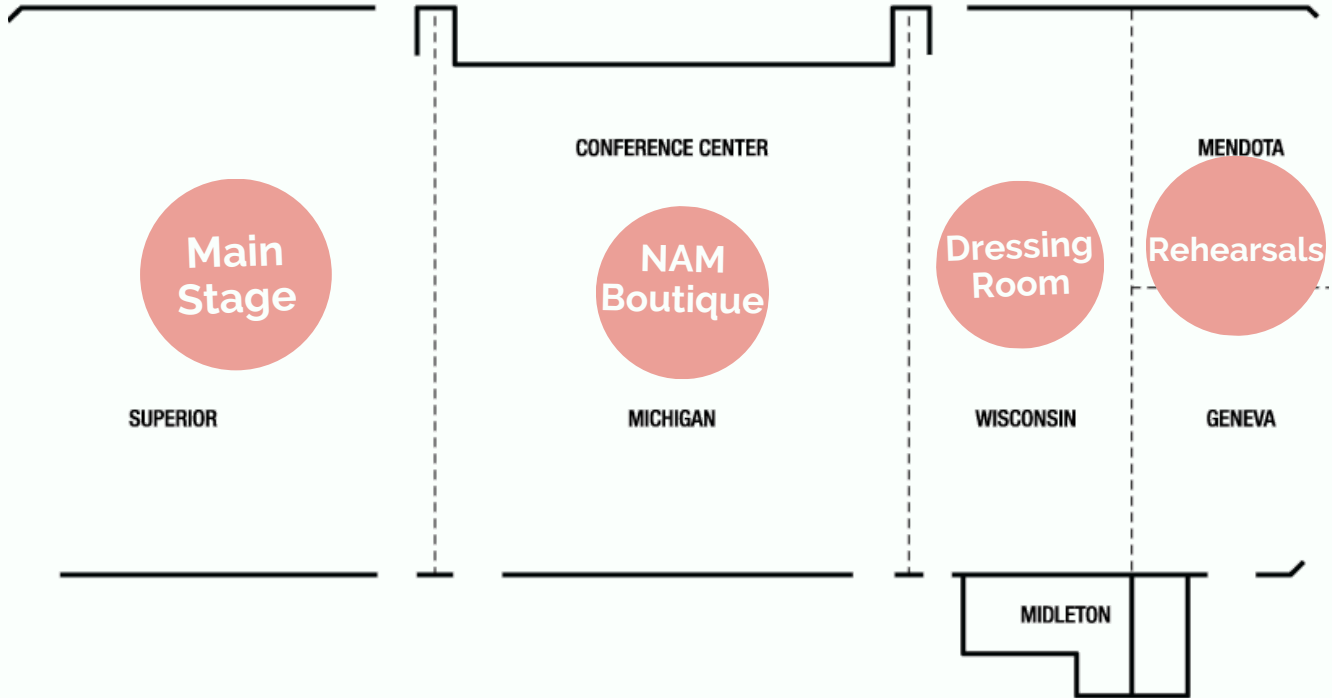

MADISON MARRIOTT WEST
1313 JOHN Q HAMMONS DR.,
MIDDLETON, WI 53562

Atrium, Restaurant,
Elevators, & Lobby