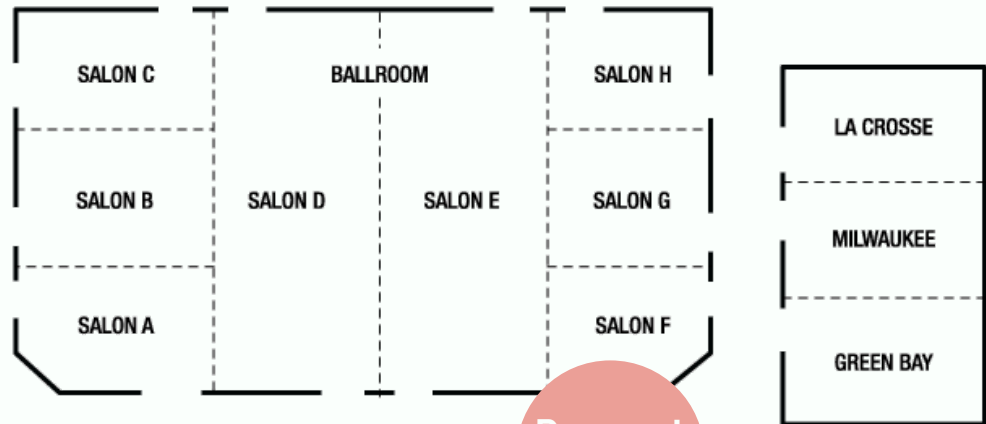

MADISON MARRIOTT WEST
1313 JOHN Q HAMMONS DR.,
MIDDLETON, WI 53562

Atrium, Restaurant,
Elevators, & Lobby