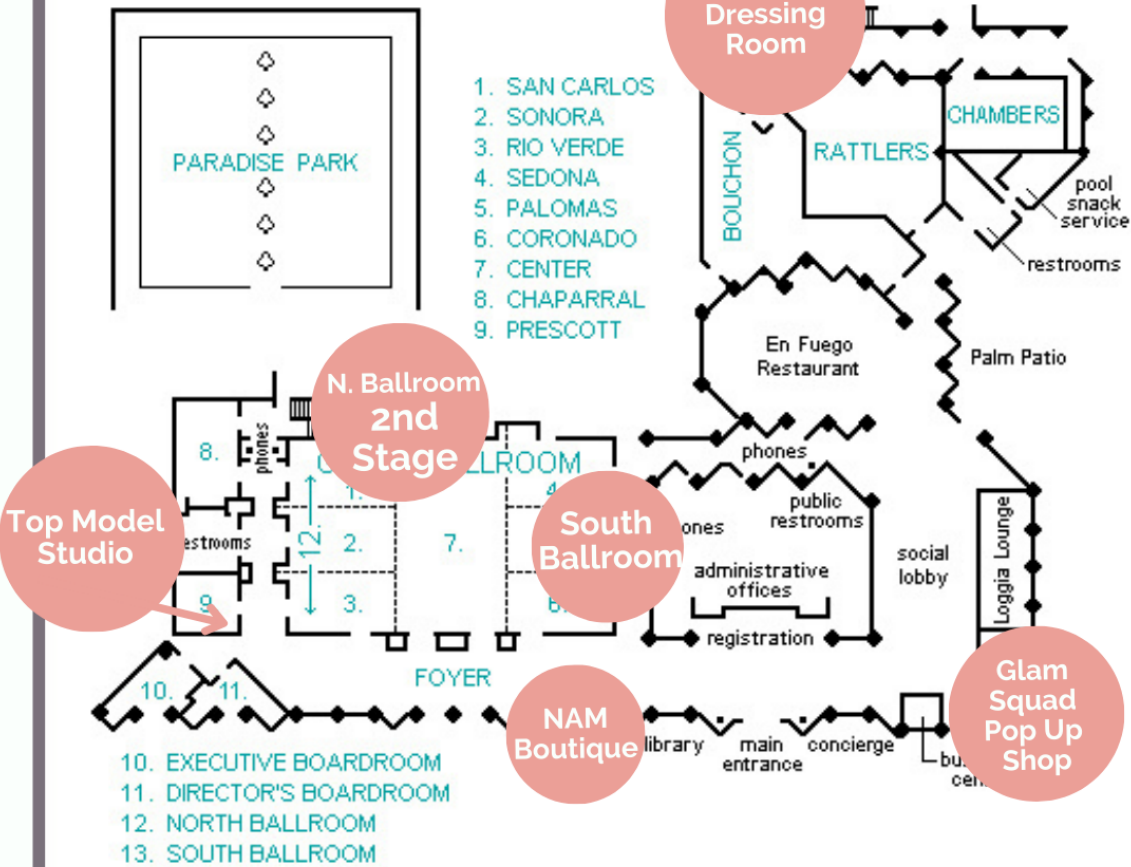

# MAIN LEVEL

**PAGEANT PRO TIP: PLAN FOR & TAKE TIME TO LOCATE ALL THE ROOMS ON YOUR SCHEDULE WHEN YOU ARRIVE!**

# UPPER LEVEL

# LOWER LEVEL

**DOUBLETREE PARADISE VALLEY**  
**5401 N SCOTTSDALE RD.**  
**SCOTTSDALE, AZ 85250**